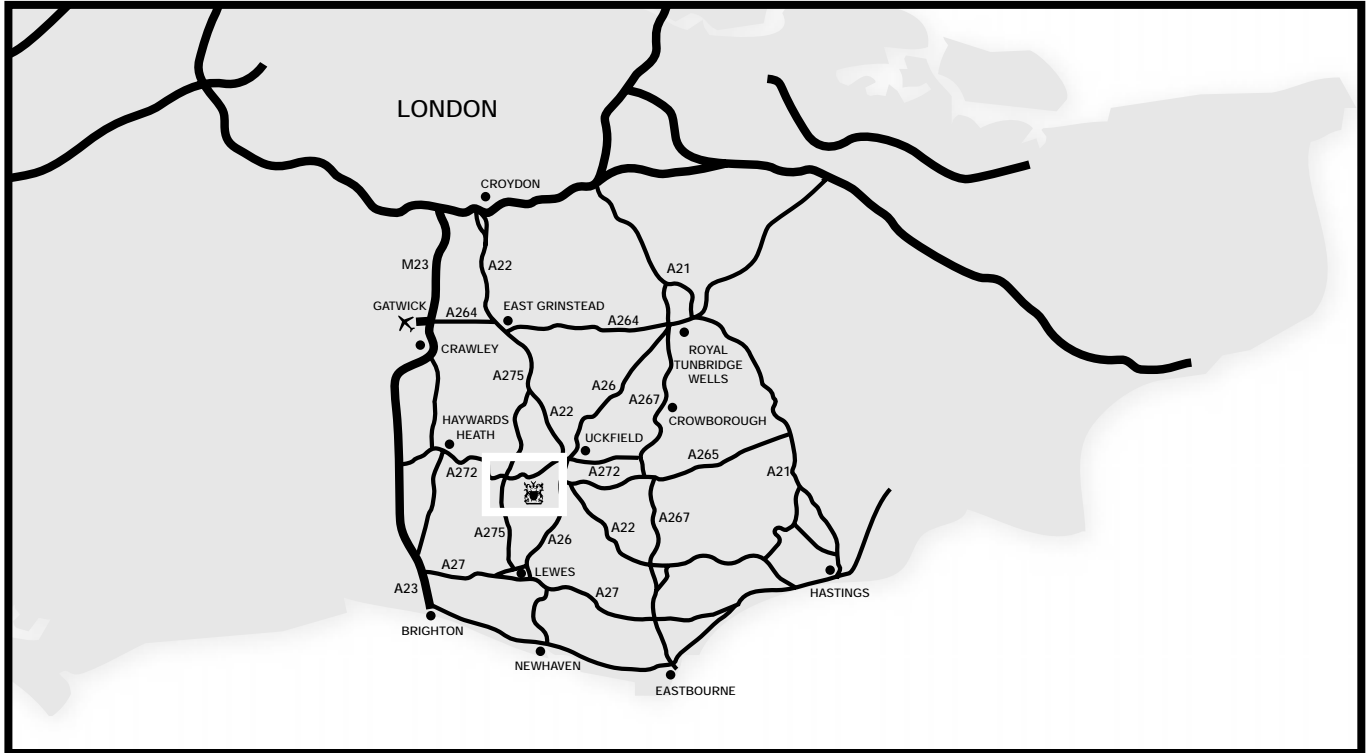

Newick Park Directions

By Road:

35 miles from London
13 miles from Brighton
7 miles from Haywards Heath.

By Rail:

Haywards Heath to London 45 minutes
Haywards Heath to Gatwick 12 minutes
Haywards Heath to Brighton 16 minutes

By Air:

Gatwick to Newick by car 35 minutes
Heathrow to Newick by car 75 minutes

Helicopter Co-ordinates:

5057.3 North 00001.8 East
(Landing by prior arrangement on East Lawn)

Instructions

From Newick Village
Turn south on the green and, following the signposts to Newick Park continue down this lane until you come to a 'T' junction. Turn left and after a few hundred yards the entrance to Newick Park will be found on the right.